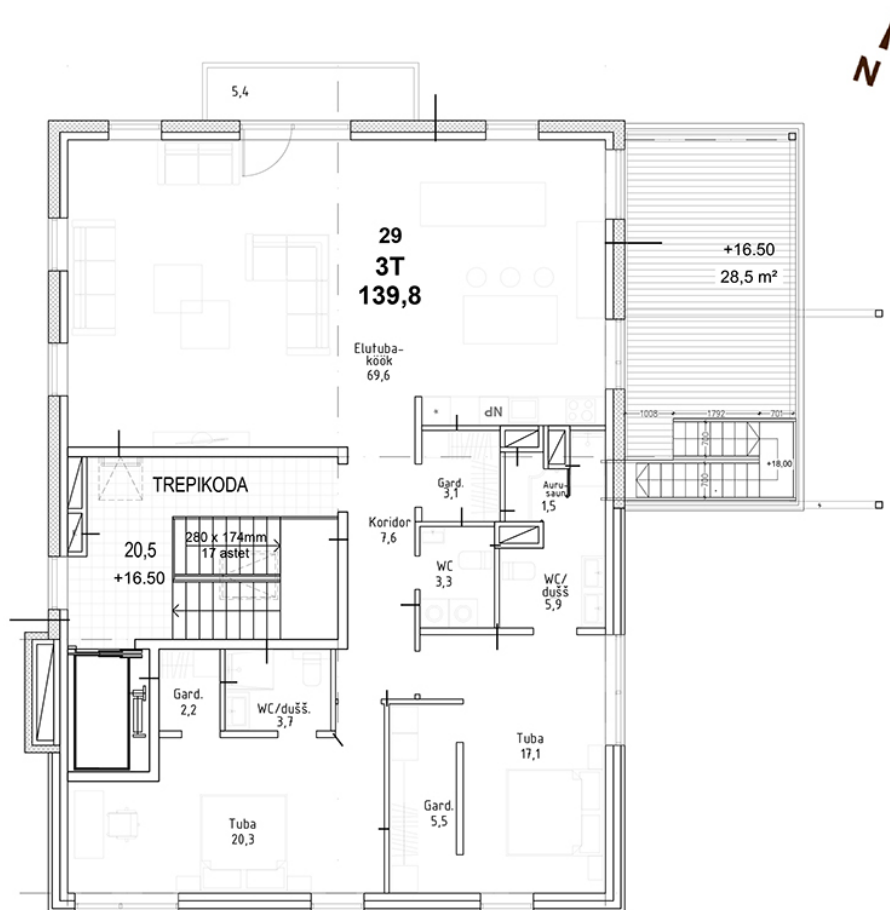

Korteri nr: 29
Tube: 5
Üldpind: 139.3 m²
Hind: €

Pindi Kinnisvara AS
[+372] 505 9898
olav.leok@pindi.ee

Pindi Kinnisvara AS
[+372] 511 9390
marge.sinimets@pindi.ee